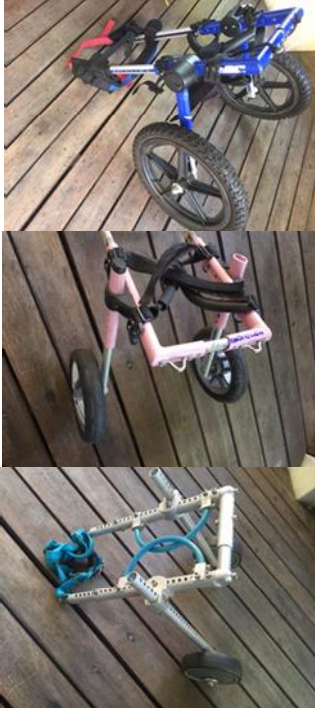

Wheels

reception@petwellnessworx.co.za

0215584518

Hiring Monthly R650 and Measurements R350